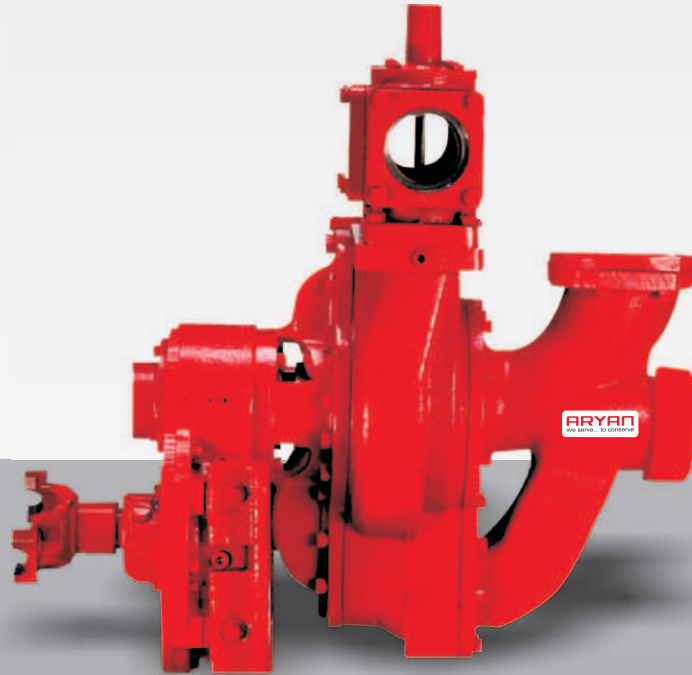

VEHICLE MOUNTED HIGH-LOW PRESSURE PUMP

AVM 2010 TP (78 HP)
2000 LPM @ 10 Bar
350 LPM @ 40 Bar

Aryan vehicle mounted combined high pressure and low pressure fire fighting pumps are ideal pumps for fire brigades due to their superior performance, great reliability and best efficiency. These pumps can be mounted at the rear as well as midship (middle) of the vehicular chassis.

These pumps deliver water from 2000 LPM @ 10 Bar in Low Pressure mode and 350 LPM @ 40 Bar in High Pressure mode.

Salient Features

- Can work as single stage or two stages as per requirement
- Aluminum Alloy or Bronze / Gun metal material of construction
- Available in 100 mm & 140 mm suction inlets and 63 mm two / four delivery outlets (other equivalent sizes available on request)
- Screw down type Delivery Valve
- Available with fully automatic and semi automatic rotary vane or piston primer which can lift water from the depth of more than 7 meters
- Compatible with any available chassis in the world
- Light weight
- Fitted with thermal & pressure relief valve

(Performance at NTP conditions and at 3 meter suction lift)

High Pressure Performance Curve

Low Pressure performance Curve

Aryan Vehicle Mounted High Pressure and Pump performance :

Parameter	AVM 2010 TP
Priming Depth in Meters	7
Maximum Recommended Speed RPM	2400
Maximum Outlet Pressure in Bar : High Pressure	50
Low Pressure	16
Maximum Flow in LPM : High Pressure	400
Low Pressure	2400
Maximum Suction Pressure in Bar	12
Priming Time for 7 meter depth in Seconds	30
Thermal Relief Valve Activation in Degree Centigrade	48
Weight in Kg	84