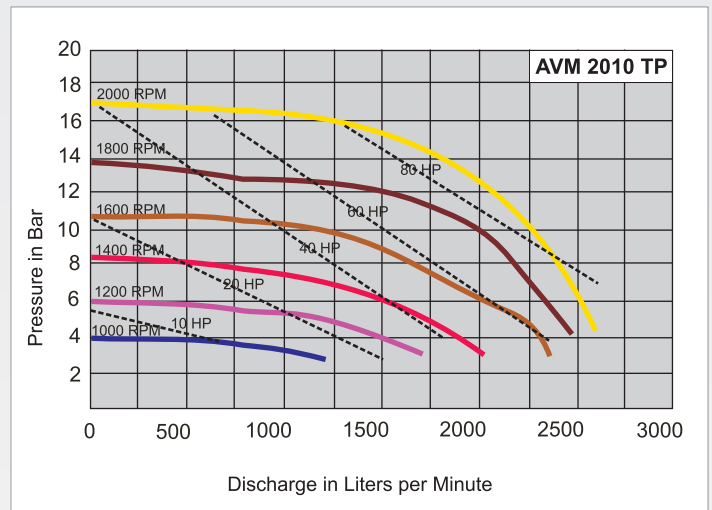

These pumps deliver water from 2000 LPM @ 10 Bar in Low Pressure mode and 350 LPM @ 40 Bar in High Pressure mode.

Salient Features

- Can work as single stage or two stages as per requirement
- Aluminum Alloy or Bronze / Gun metal material of construction
- Available in 100 mm & 140 mm suction inlets and 63 mm two / four delivery outlets (other equivalent sizes available on request)
- Screw down type Delivery Valve
- Available with fully automatic and semi automatic rotary vane or piston primer which can lift water from the depth of more than 7 meters
- Compatible with any available chassis in the world
- Light weight
- Fitted with thermal & pressure relief valve

Application Sectors

Fire Brigade, Civil Defence, Municipal Corporation, Navy, Air Force, Petroleum, Power, Oil and Natural Gas Corporation, Mines, Godowns and Warehouses, Ports, Industries, Railways

Performance and Power Curve

(Performance at NTP conditions and at 3 meter suction lift)

High Pressure Performance Curve

Low Pressure performance Curve

Aryan Vehicle Mounted High Pressure and Pump performance :

Parameter	AVM 2010 TP
Priming Depth in Meters	7
Maximum Recommended Speed RPM	2400
Maximum Outlet Pressure in Bar : High Pressure	50
Low Pressure	16
Maximum Flow in LPM : High Pressure	400
Low Pressure	2400
Maximum Suction Pressure in Bar	12
Priming Time for 7 meter depth in Seconds	30
Thermal Relief Valve Activation in Degree Centigrade	48
Weight in Kg	84