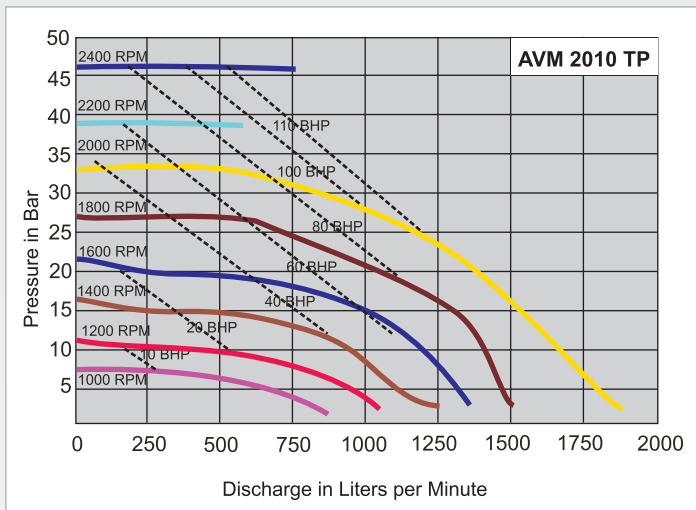

These pumps deliver water from 2000 LPM @ 10 Bar in Low Pressure mode and 350 LPM @ 40 Bar in High Pressure mode.

Salient Features

- Can work as single stage or two stages as per requirement
- Aluminum Alloy or Bronze / Gun metal material of construction
- Available in 100 mm & 140 mm suction inlets and 63 mm two / four delivery outlets (other equivalent sizes available on request)
- Screw down type Delivery Valve
- Available with fully automatic and semi automatic rotary vane or piston primer which can lift water from the depth of more than 7 meters
- Compatible with any available chassis in the world
- Light weight
- Fitted with thermal & pressure relief valve

(Performance at NTP conditions and at 3 meter suction lift)

High Pressure Performance Curve

Low Pressure performance Curve

Aryan Vehicle Mounted High Pressure and Pump performance :

Parameter	AVM 2010 TP
Priming Depth in Meters	7
Maximum Recommended Speed RPM	2400
Maximum Outlet Pressure in Bar : High Pressure	50
Low Pressure	16
Maximum Flow in LPM : High Pressure	400
Low Pressure	2400
Maximum Suction Pressure in Bar	12
Priming Time for 7 meter depth in Seconds	30
Thermal Relief Valve Activation in Degree Centigrade	48
Weight in Kg	84